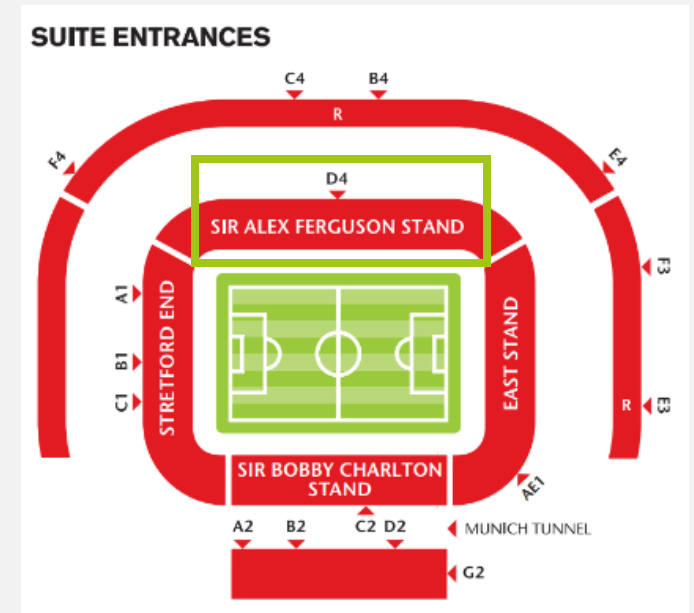

Old Trafford Stadium

The Manchester Welcome Event takes place at the iconic Old Trafford Football Stadium. Please read the below information carefully so that you know where to go on the day. We will also have staff on hand on the day to help direct you, you'll find us wearing Green T-Shirts so look out for us!

Arrival information

- *You MUST bring photographic ID to gain entry to the Stadium*
- **Venue:** Manchester Suite, Old Trafford Football Stadium
- **Address:** Manchester United, Sir Matt Busby Way, Old Trafford, Manchester, M16 0RA
- **Stadium Entrance:** Sir Alex Ferguson Stand (entrance D4 on the diagram)