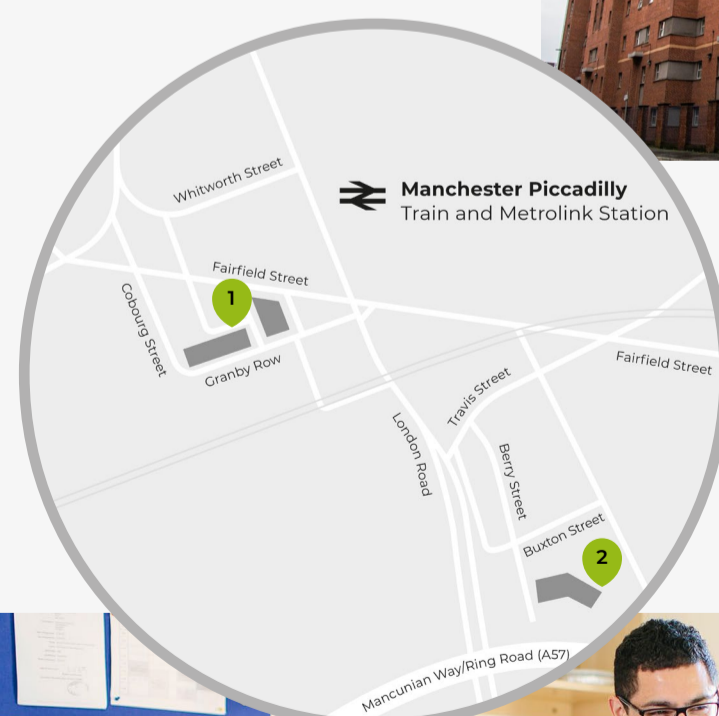

Unite Students Mill Point

- 1 **IQ Students Lambert & Fairfield House**
Granby Row, Manchester, M60 7LH
- 2 **Unite Students - Mill Point**
Liberty Living Plc, 29 Berry St, Manchester, M1 2AR

If you have any queries please contact our UCFB Accommodation Office by emailing accommodationmcr@ucfb.com

Nearest Metrolink stop:

- Imperial War Museum Metrolink stop (red line), 0.2 miles, 4 mins walk via bridge
- Media City Metrolink stop (blue line), 0.2 miles, 4 mins walk

 Distance from city centre: 20-35 mins via Metrolink

6 Bellevue/Speedway

Pitch, Analysis Suite and Lecture/seminar rooms

Nearest public transport stop: Belle Vue Street bus stop, 0.4 miles, 7 mins walk
Distance from city centre: 30 mins via 201 or 203 bus

7 Piccadilly Place

Study Hub and Broadcast Studio

Nearest public transport stop: Manchester Piccadilly train/Metrolink station, 0.1 miles, 3 mins walk
Distance from city centre: Located in the city centre